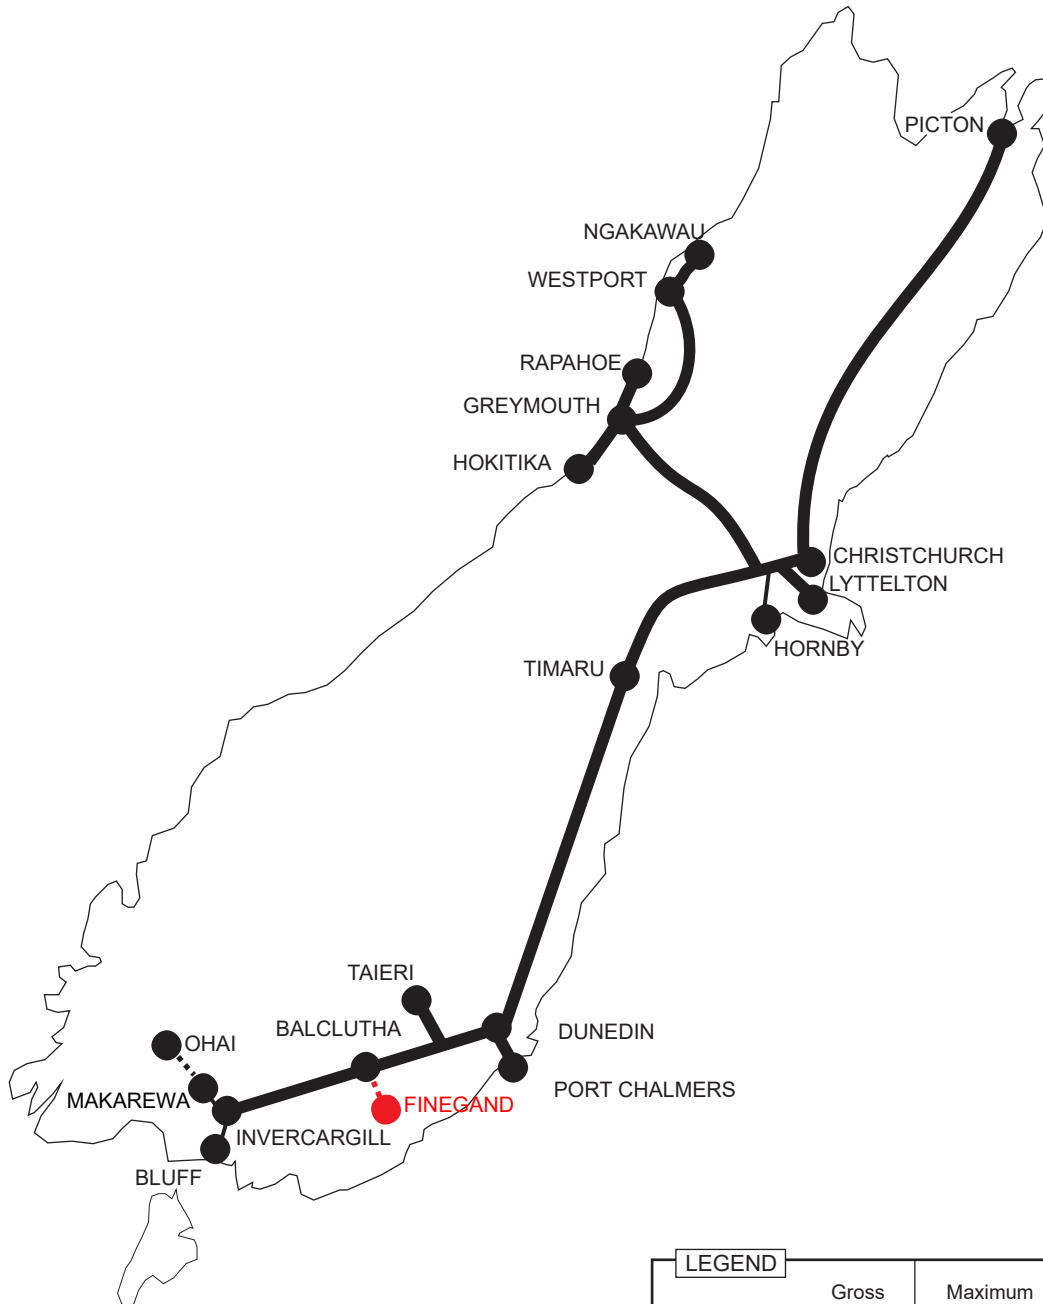

**DIAGRAM 22.6 AXLE LOAD LIMITATIONS:  
SOUTH ISLAND**

NOTE: This is a general guide. For further information contact your KiwiRail Key Account Executive (KAE).

LEGEND		
	Gross Load	Maximum Axle Load
	72 tonne	18 tonne
	64 tonne	16 tonne
	56 tonne	14 tonne